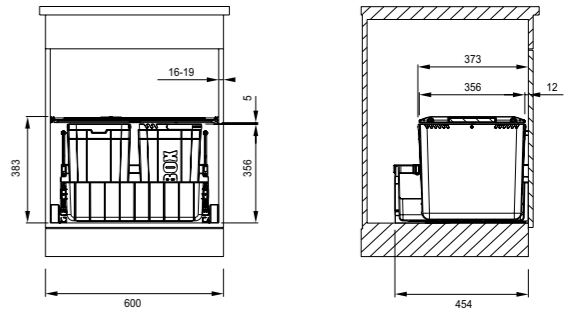

Sorter 300-60 Trio

Minimum cabinet size: 600mm	1 x 22L and 2 x 10L	121.0150.146	£340