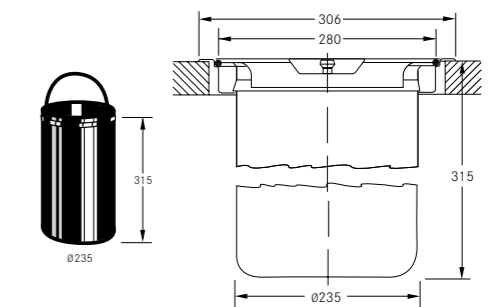

Kitchen Solution Dimensions

Inset Waste Bin

Stainless Steel		134.0035.042	£297