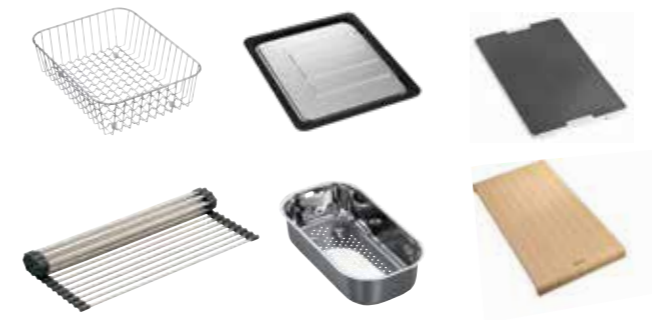

Sink accessories

It's the little things that make life extra special, so we've developed a range of extras to do just that. People use their sink in different ways, so these products correspond to common kitchen activities, complement the design of your Franke sink and turn it into the ultimate multi-purpose workstation.

To see the full range of accessories available for each sink visit franke.co.uk

Waste disposal units

Clever design frees the kitchen from unsightly and unhygienic organic household waste, leaving you to enjoy a clean and tidy kitchen. With an ease of use that's hard to beat, it can even take the most mundane of daily chores and turn it into a little guilty pleasure.

Thanks to a permanent magnet motor, Franke Turbo Elite Waste Disposal Units reach high speed in a split second, producing more torque per kilo than any other of its type. Whilst running water through the unit, food waste is instantly liquified into fine particles that are easily flushed through the pipework system.