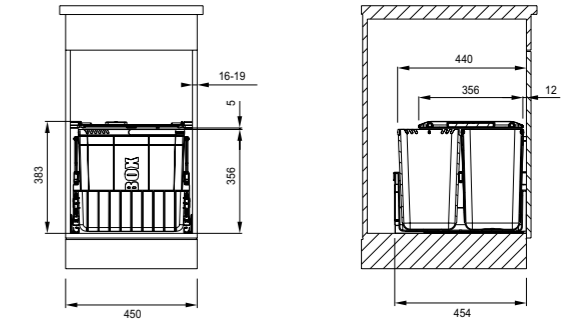

Sorter Dimensions

Sorter 300-45 Duo

Minimum cabinet size: 450mm	2 x 22L	121.0150.144	£315
-----------------------------	---------	--------------	------

Sorter 300-45 Trio

Minimum cabinet size: 450mm	1 x 22L and 2 x 10L	121.0150.145	£328
-----------------------------	---------------------	--------------	------