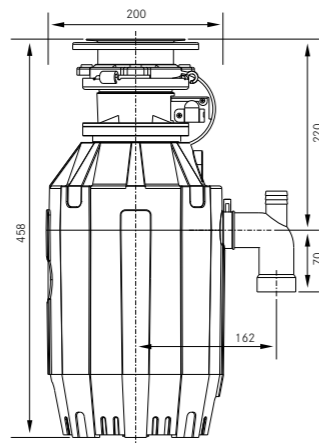

Waste Disposal Unit Turbo Elite TE-125B

Batch Feed	
134.0473.238	£435

NB. Ensure WDU dimensions can be accommodated within the specified cabinet width.