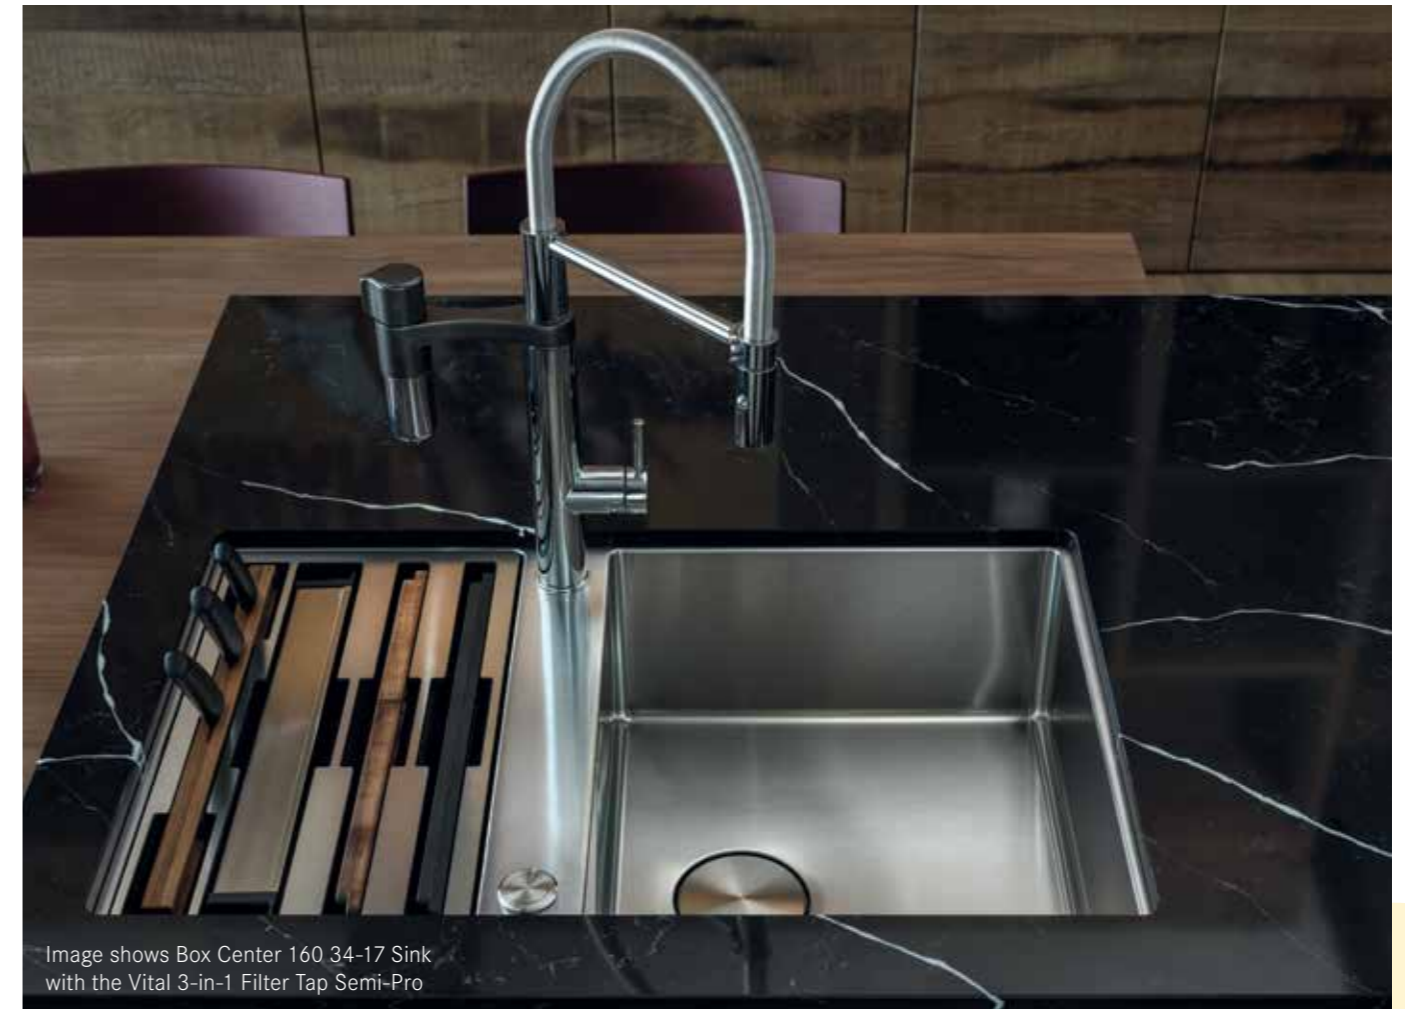

Image shows Box Center 160 34-17 Sink with the Vital 3-in-1 Filter Tap Semi-Pro

Stainless Steel Undermount Sinks

It's your kitchen, so why should you compromise on style or performance? Stainless steel undermounts are particularly easy to clean and exceptionally durable, so luckily you don't have to.

They give a flawless, uninterrupted look to your kitchen and for solid work surfaces such as granite and wood, a stainless steel undermount sink clips directly underneath the surface to provide a work area that is practical and hygienic. These sinks not only look beautiful, but are resistant to staining, chipping, rust and corrosion. With a long history as the world's premium brand in kitchen sinks, you can be confident that you are buying a quality product with premium features. In fact, we are so confident about the quality of manufacture that we offer a 50-year guarantee on all Franke sinks.

Please note: The majority of 1.5 bowl sinks have a template which gives a flange reveal to accommodate accessories. We recommend that you speak to your worktop fabricator to ensure whether or not this is required.

50 Year Guarantee