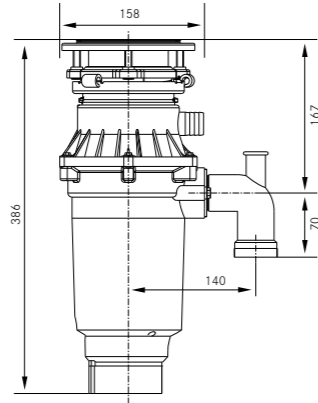

Waste Disposal Unit Dimensions

Waste Disposal Unit Turbo Elite TE-50

Continuous Feed	
134.0473.235	£310

Waste Disposal Unit Turbo Elite Slimline TE-75S

Continuous Feed	
134.0483.704	£349

Waste Disposal Unit Turbo Elite TE-75