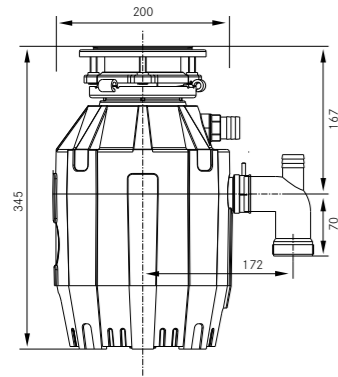

Waste Disposal Unit Dimensions

Waste Disposal Unit Turbo Elite TE-50

Continuous Feed	
134.0473.235	£310