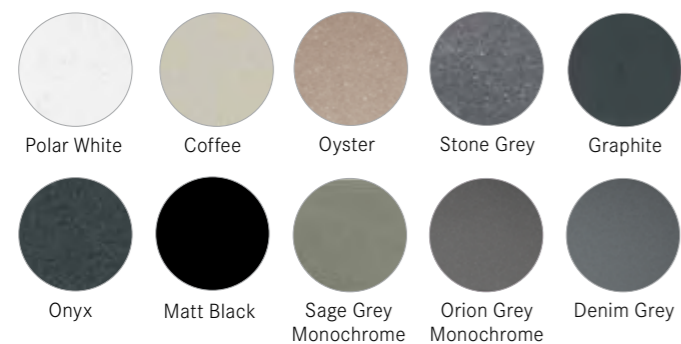

Active biocidal substance: silver ions. The silver ion locates the bacteria via the moisture and deactivates it.