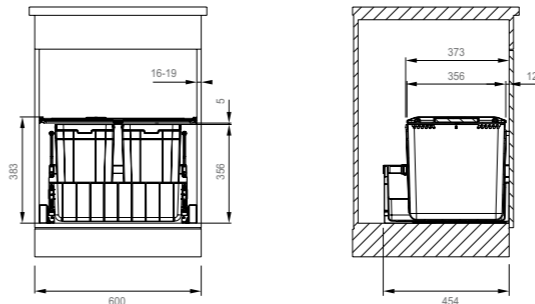

Sorter 300-60 Duo

Minimum cabinet size: 600mm	2 x 22L	121.0150.143	£328