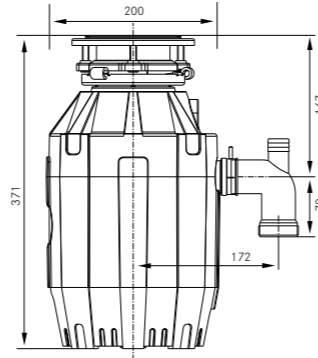

Waste Disposal Unit Turbo Elite TE-75

Continuous Feed	
134.0473.236	£390