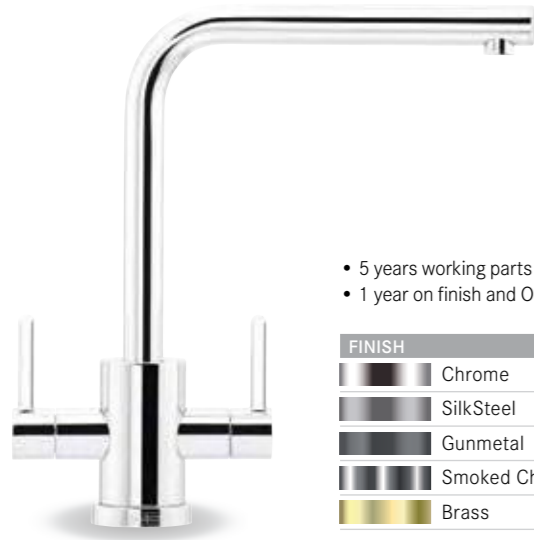

FINISH	
	SilkSteel PVD £436
	Matt Black £436

SilkSteel PVD

Matt Black

Zelus

- Perlator mixes air into the water to give a champagne-like flow
- 5 year guarantee on working parts and 1 year on coatings, finish and O-rings

FINISH	
	Chrome/Spring £328
	SilkSteel/Spring £361
	Chrome/Fawn Hose £361
	Chrome/Black Hose £361
	Chrome/White Hose £361

Chrome/Spring

Chrome/White Hose

Chrome/Black Hose

Chrome/Fawn Hose

SilkSteel/Spring

THIS TAP
Replaced
THE
WAVE

Krios L-Spout

Available in a
**STRIKING
BRUSHED BRASS
FINISH**

- 5 years working parts guarantee
- 1 year on finish and O-ring guarantee

FINISH	
Chrome	£317
SilkSteel	£338
Gunmetal	£371
Smoked Chrome	£371
Brass	£371

Active Plus

- Lever only moves forward
- Perlator mixes air into the water to give a champagne-like flow
- 5 years working parts guarantee
- 1 year on finish and O-ring guarantee

FINISH	
Chrome	£224
Matt Black	£280
Smoked Chrome	£280
Brass	£280