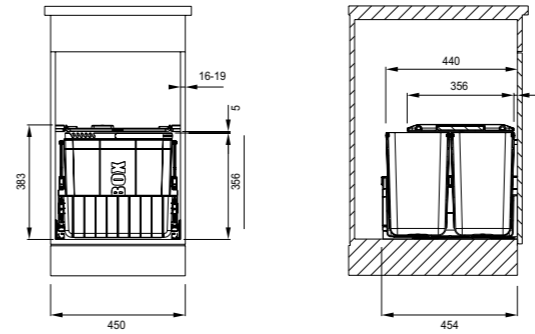

Dimensions (mm)						Features						Valve(s)		Pressure	Finish	FUN Number	Price	
	Tap Height	Spout Reach	Base Diameter	Tap Cut-out Diameter	Side Spray Base Diameter	Spray Cut-out Diameter	Perlator	Filtered Water	Instant Boiling Water	Pull-Out Spray	Pull-Out Nozzle	Directional Nozzle	Side-Spray (cold water only)	Ceramic Disc Valve(s)	Compression Valve(s)				Min - Max Operating Pressure
Boiling Water Taps																			
Omni 4-in-1 Original	385	215	42	35			●	●					●		1.5-5	Stainless Steel	119.0588.917	£1339	
Omni 4-in-1 Contemporary	345	255	50	35			●	●					●		1.5-5	Stainless Steel	119.0517.663	£1339	
Minerva 4-in-1 Electronic	345	255	50	35			●	●					●		2-4	Chrome	119.0518.838	£1493	
Minerva 4-in-1 Mondial Electronic	330	200	54	35			●	●					●		2-4	Stainless Steel	119.0532.227	£1596	
																Champagne Gold	119.0625.371	£1647	
																Copper	119.0625.348	£1647	
																Industrial Black	119.0625.395	£1647	
Minerva 4-in-1 Helix Electronic	408	191	54	35			●	●					●	2-4	Stainless Steel	119.0625.396	£1596		
															Champagne Gold	119.0625.397	£1647		
															Copper	119.0625.398	£1647		
															Industrial Black	119.0625.400	£1647		
Minerva 3-in-1 Original	362.5	189	50	35			●						●	2-4	Chrome	119.0518.861	£1029		
Minerva 3-in-1 Helix	407	191	54	35			●						●	2-4	Stainless Steel	119.0518.863	£1132		
Minerva 3-in-1 Mondial	330	200	54	35			●						●	2-4	Stainless Steel	119.0518.864	£1132		

Sorter Dimensions

Sorter 300-45 Duo

Minimum cabinet size: 450mm	2 x 22L	121.0150.144	£315