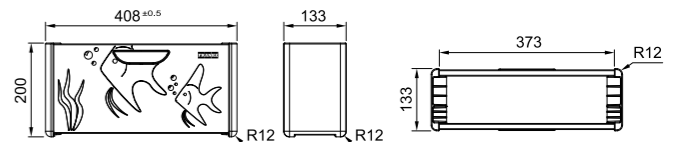

Andy Chef **Fits Box BXX range.** Features a case, stainless steel strainer bowl, walnut chopping board and chef's knife.

Stainless Steel		112.0619.946	£277