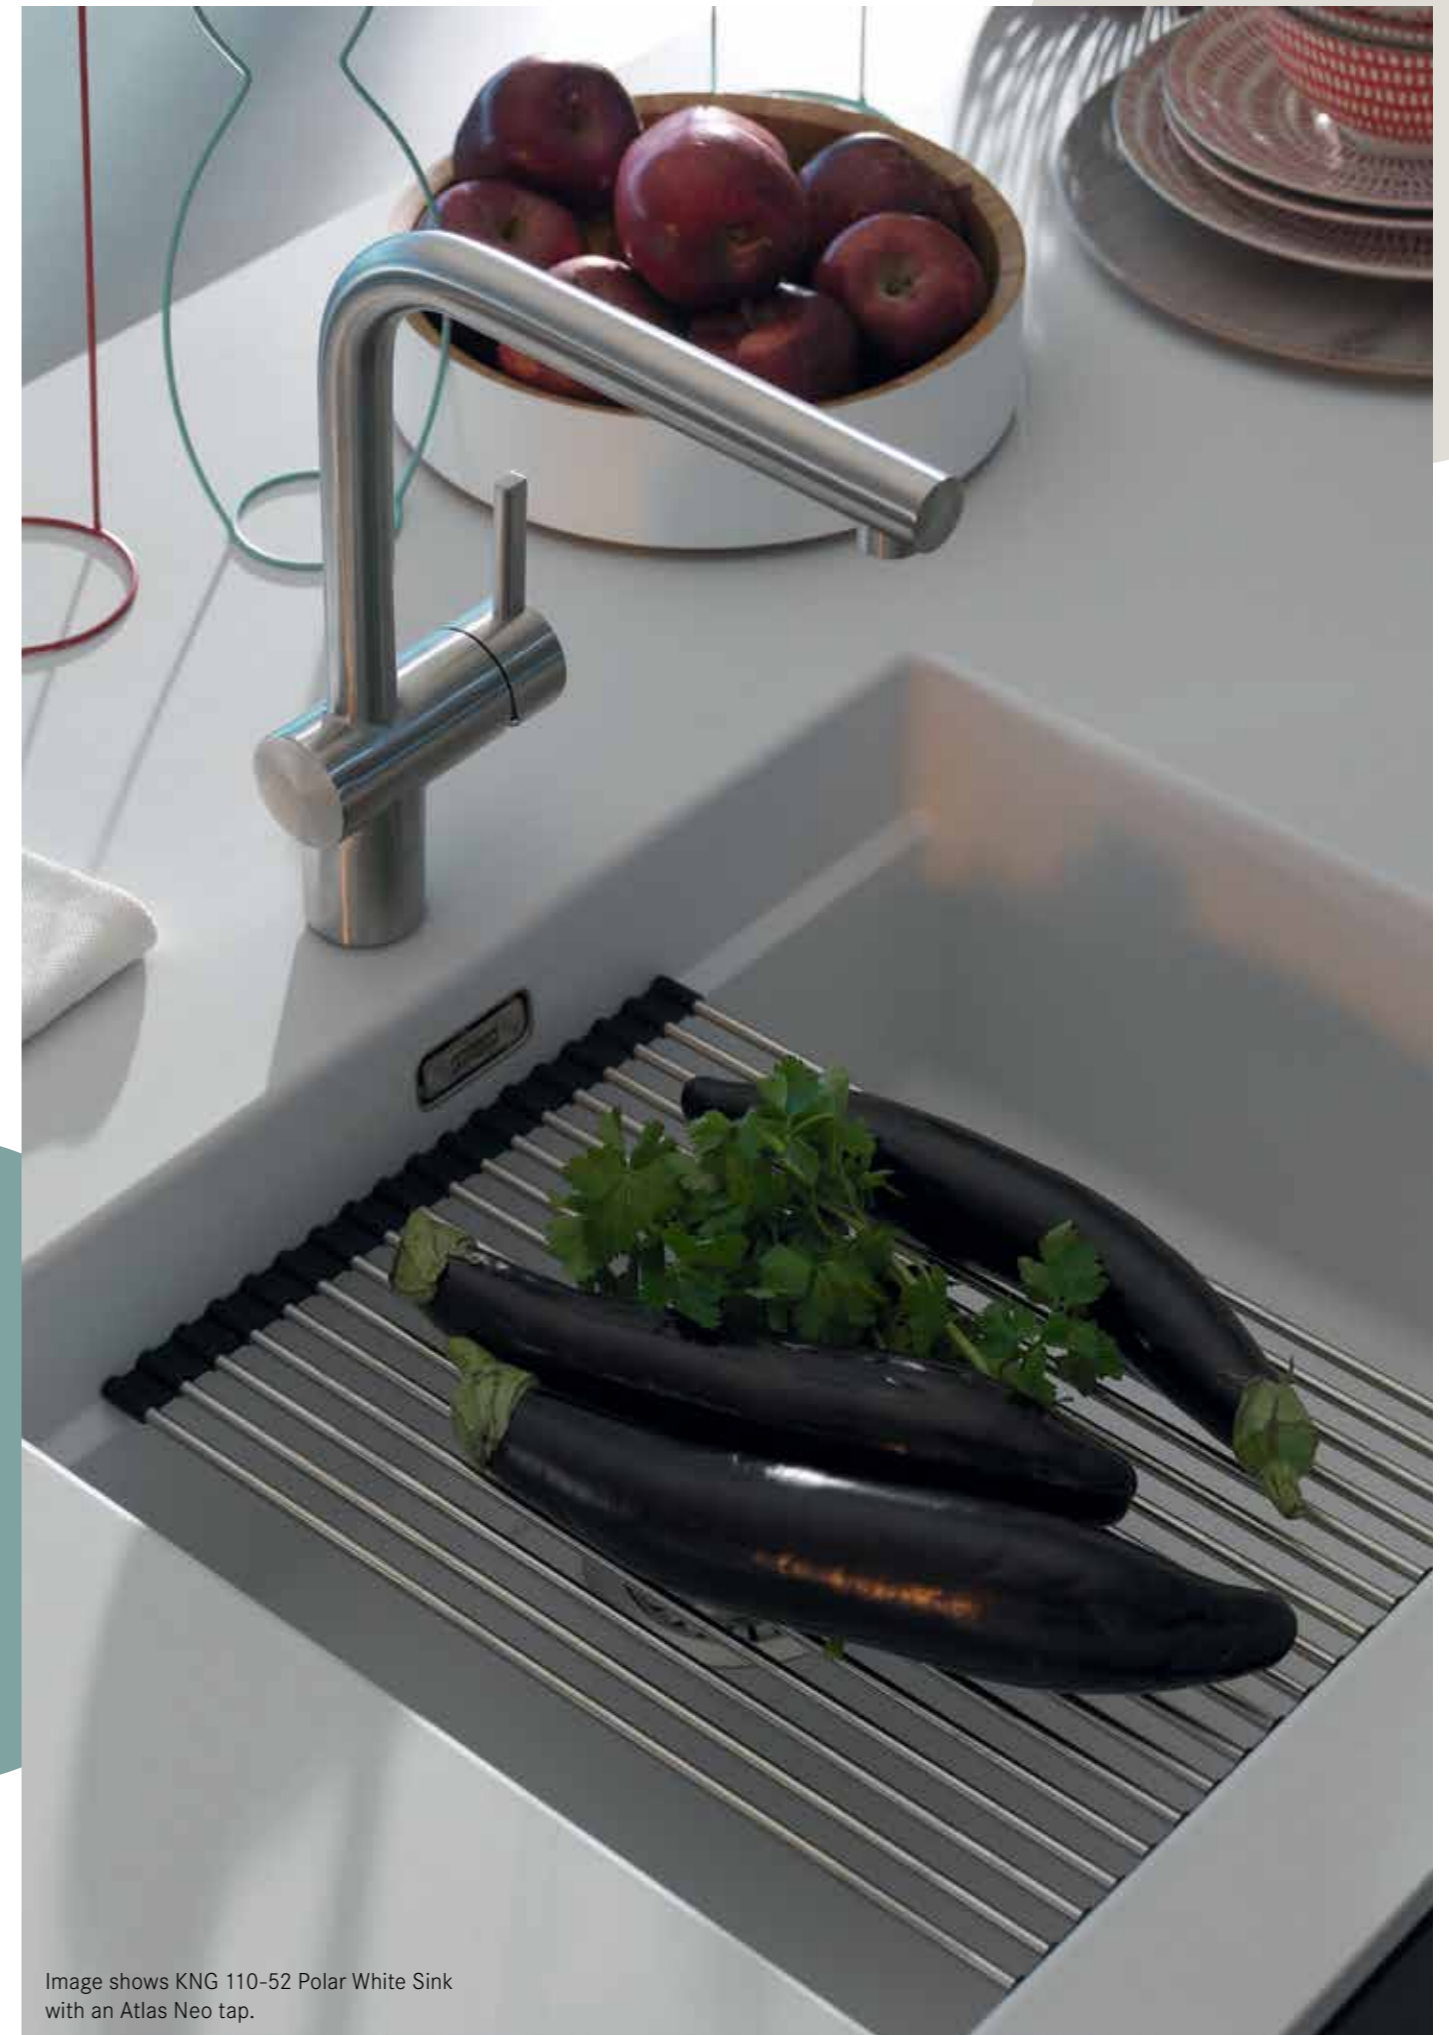

Image shows KNG 110-52 Polar White Sink with an Atlas Neo tap.