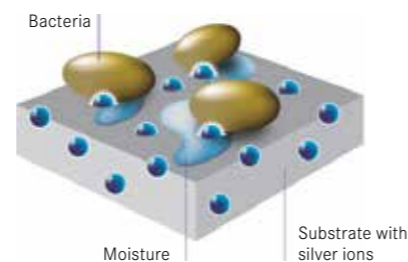

Material and finish options

Everyone has a different vision of what would make their kitchen wonderful, and that often begins with how they intend to use it. The demands on your sink will dictate which material is right for your kitchen, as each precision-engineered material has individual character and unique benefits. Our range covers everything from the latest trends to traditional favourites, so all you have to do is pick the one that best fits with your cooking style, your lifestyle and your personal taste.

Fragranite treated with Sanitized®

Fragranite is an exceptionally tough material which is highly resistant to burns, dents, chips and stains. It was pioneered by Franke and contains 80% granite to form a unique material with a subtle sheen that is warm to the touch.

Kitchens can be a critical location for spreading bacteria and demand special attention to hygiene. On unprotected material, bacteria can multiply every 20 minutes making surfaces unhygienic. The integrated Sanitized® hygiene function in Fragranite sinks helps to keep this area clean and provides the sink with lasting protection. It does not replace normal cleaning but helps to keep surfaces free from bacteria. Tests have proven that Fragranite treated with Sanitized® reduces bacteria and microbe growth by 99%.

Fragranite is available in a range of colours:

Active biocidal substance: silver ions. The silver ion locates the bacteria via the moisture and deactivates it.

Stainless Steel