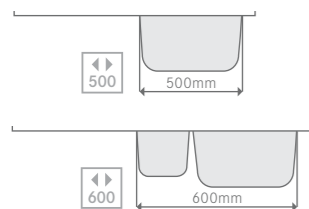

Belfast sinks

Belfast sinks can be used as either a freestanding feature with brackets or sit on top of base units.

Measuring your cabinet width

It is essential to correctly measure the cabinet width where your sink will be installed. The bowl (or bowls) will need to fit into this space. Each sink in this brochure will show a cabinet size, and your cabinet width needs to be equal to or greater than the stated measurement.