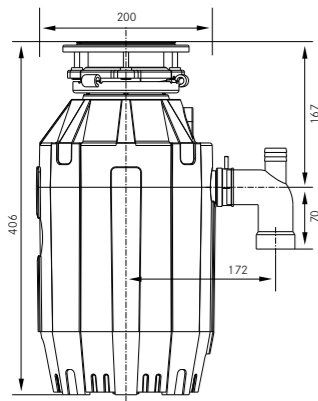

Waste Disposal Unit Turbo Elite TE-125

Continuous Feed	
134.0473.237	£484