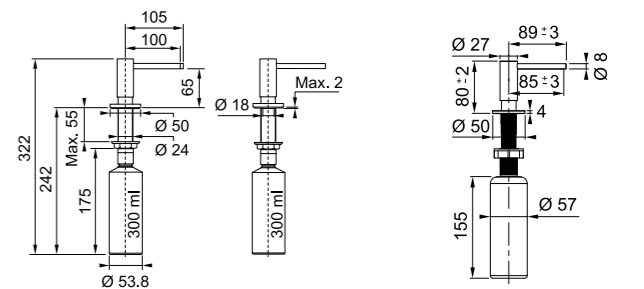

Kitchen Solution Dimensions

Inset Waste Bin

Stainless Steel		134.0035.042	£297
-----------------	---	--------------	------

Soap Dispenser

Active Plus Chrome		119.0547.902	£116
Active Plus SilkSteel		119.0547.904	£126
Active Plus Brass		119.0547.910	£126
Active Plus Smoked Chrome		119.0547.909	£126
Active Plus Matt Black		119.0547.906	£126
Atlas Neo Solid Stainless Steel		112.0625.483	£138